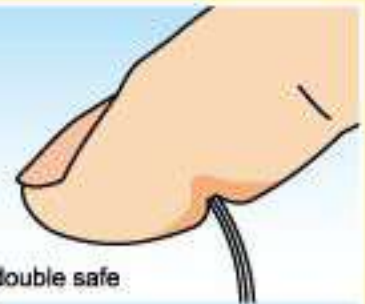

## FOOD PACKAGING

**Double Safety Easy Open End**

**This EOE is Retortable!**

**Easy Open End**

**Ring Pull**

SIZE  
214D (70mm)  
300D (73mm)

**Condensed Milk End**

**End**